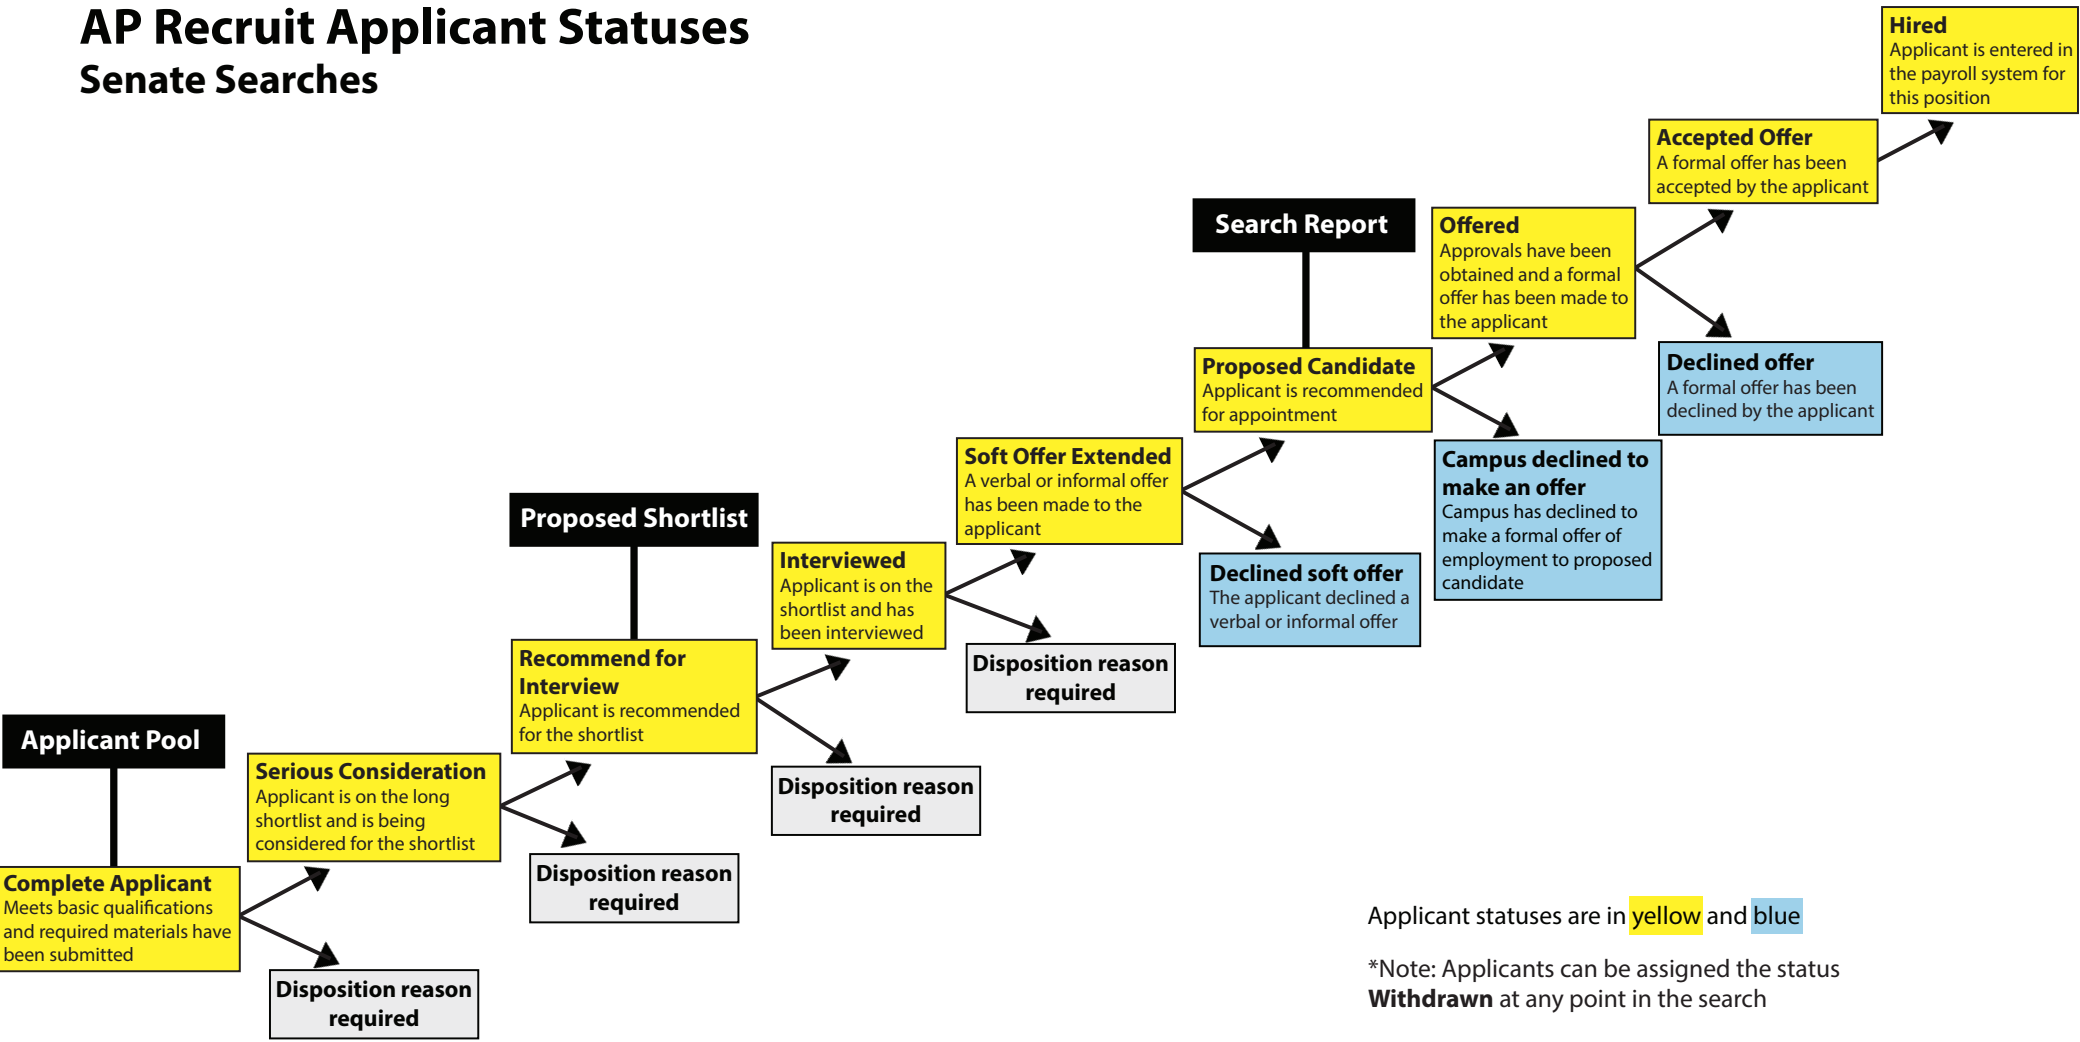

AP Recruit Applicant Statuses

Senate Searches

Applicant statuses are in yellow and blue

*Note: Applicants can be assigned the status **Withdrawn** at any point in the search