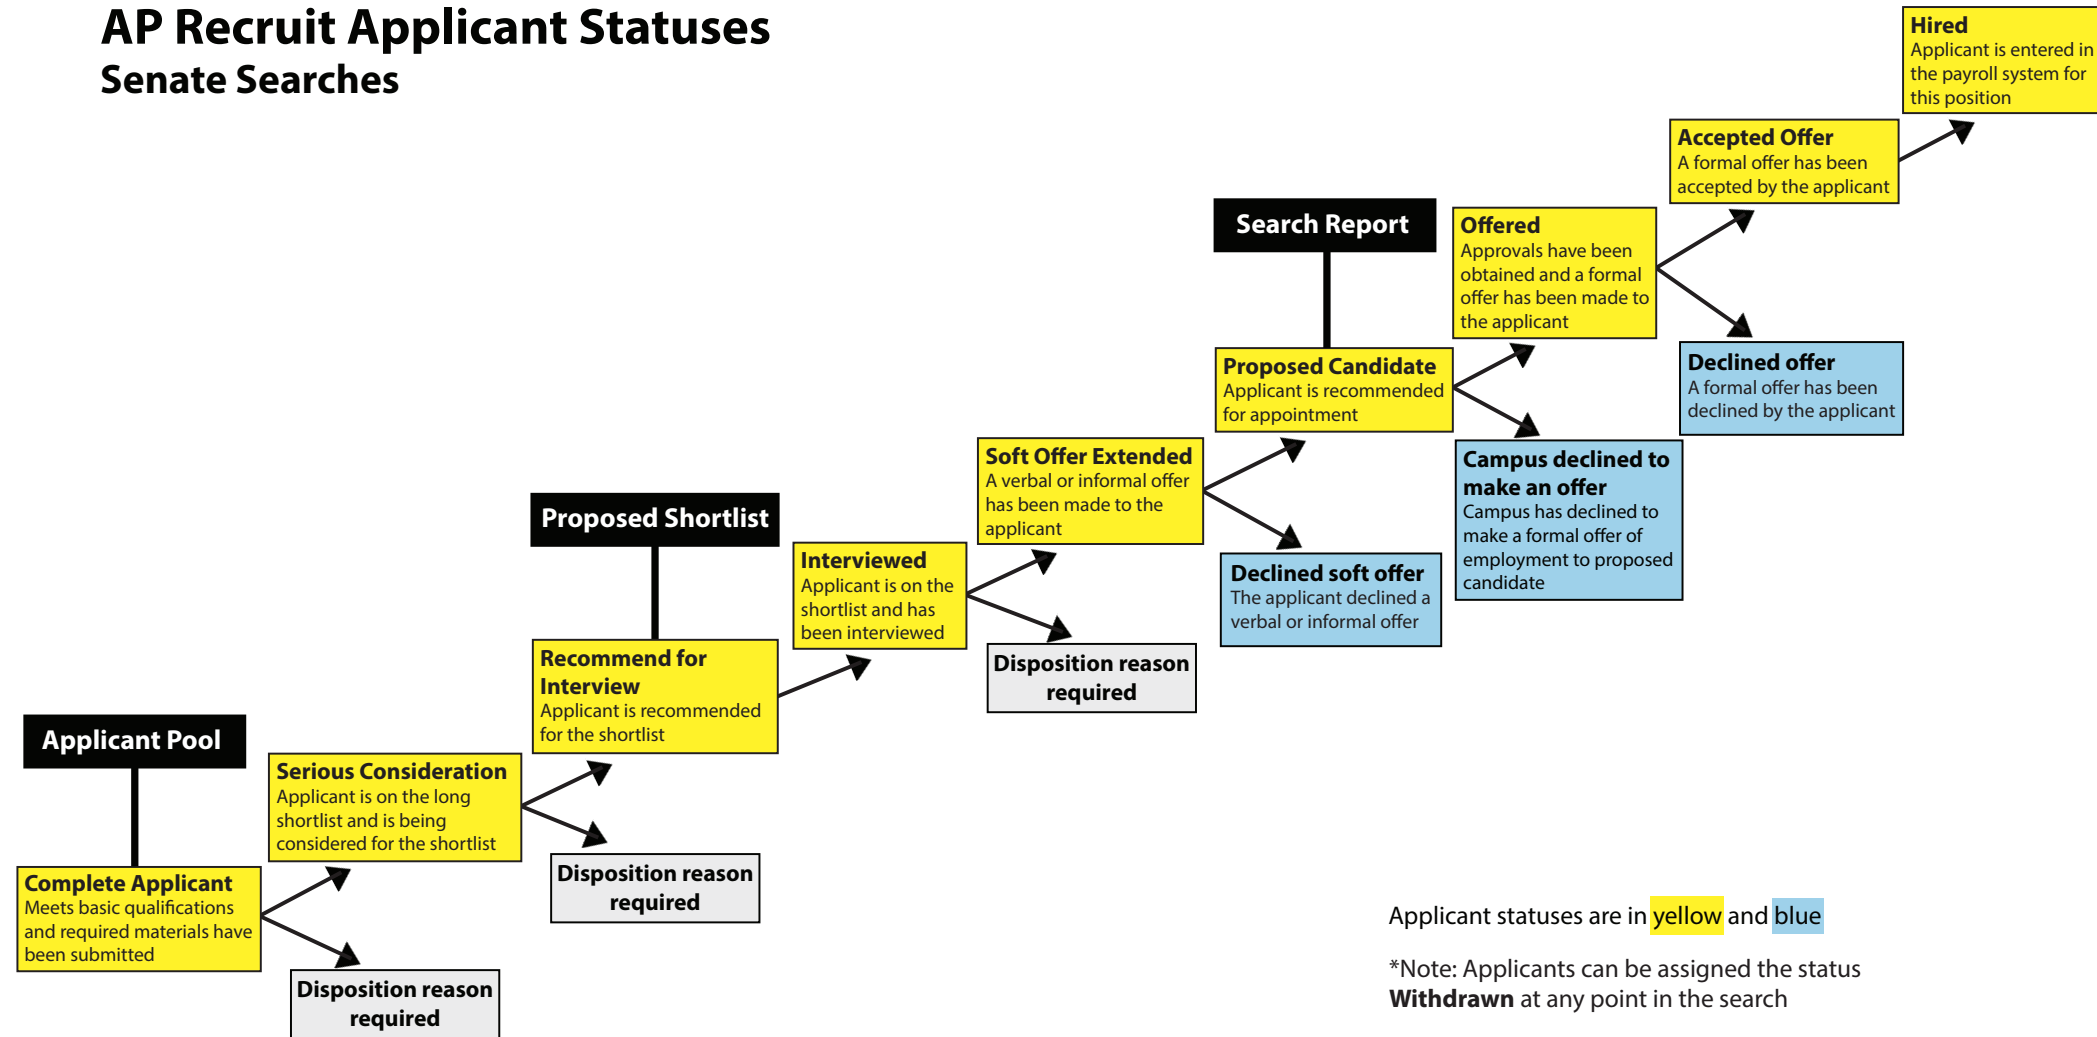

AP Recruit Applicant Statuses

Senate Searches

Applicant statuses are in yellow and blue

*Note: Applicants can be assigned the status **Withdrawn** at any point in the search