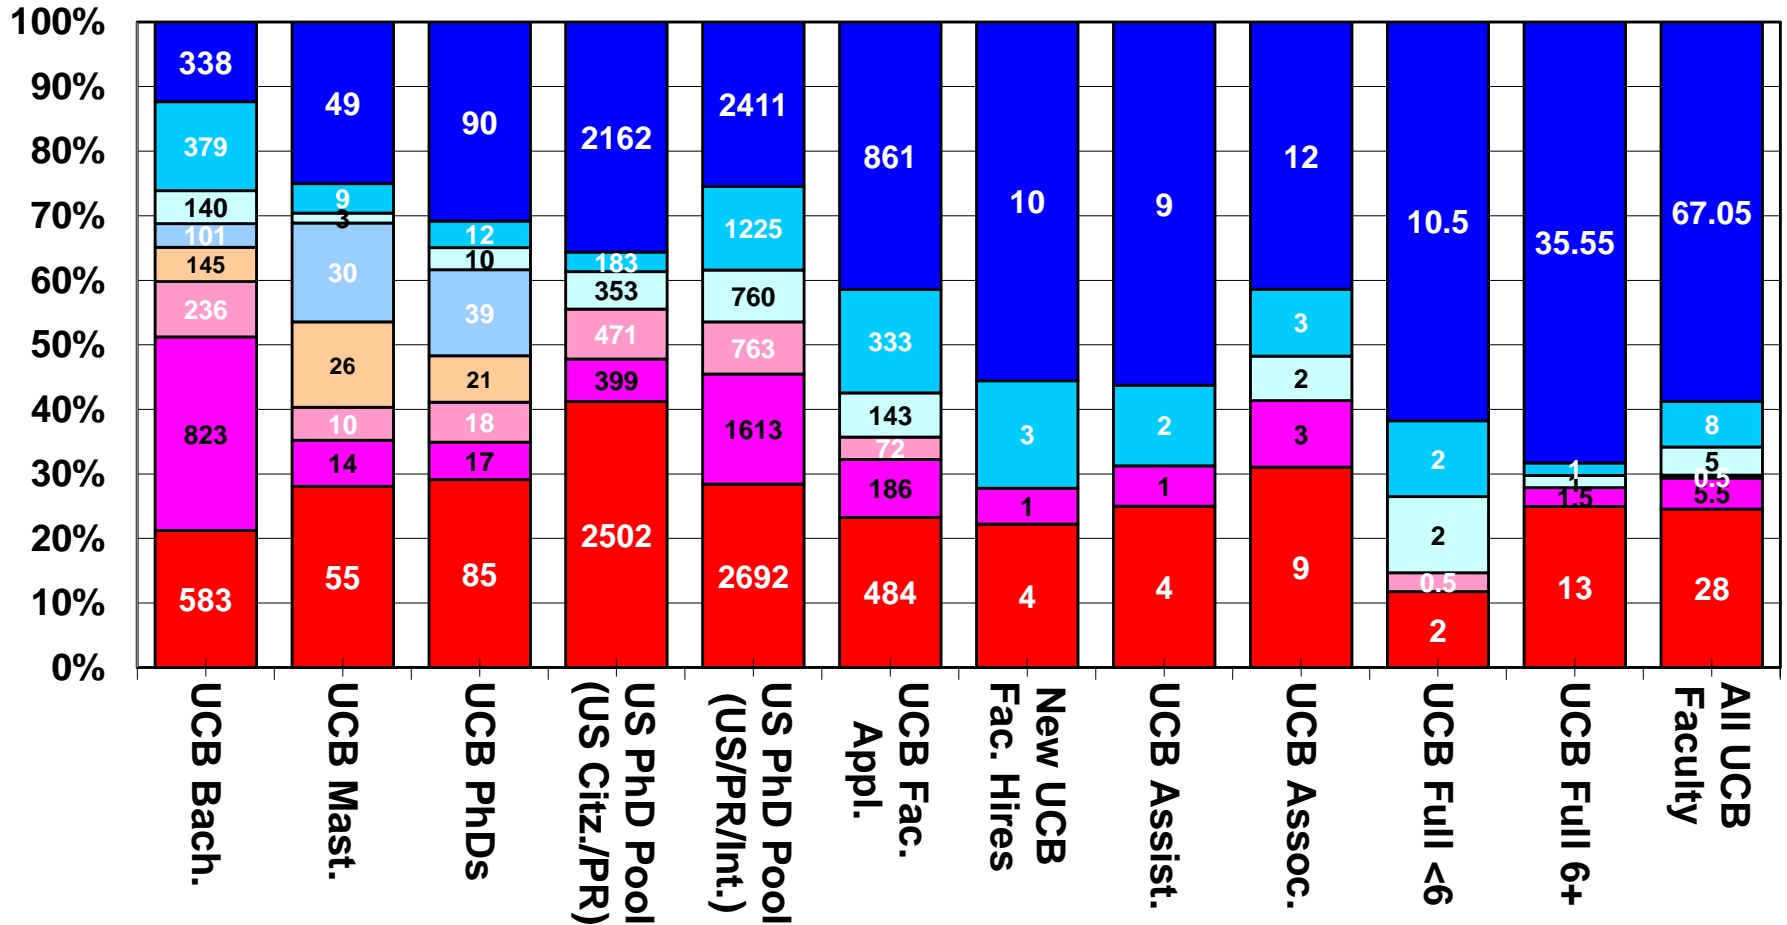

UCB College of Natural Resources

Equity Benchmarks

**Prepared by Office for Faculty Equity & Welfare
August 2017**

UCB College of Natural Resources, Diversity Pipeline*, AY2016-17

Sources: UCB Degree File, 2011-12--2015-16; Survey of Earned Doctorates (All US PhDs, 2011-15); UCB APRecruit, AY 2012-13—2016-17; Faculty Personnel Records, AY2012-13—2016-17 (Spring). Faculty FTE data as of 4/30/2017.

*All data (degrees, pool, & faculty FTE) are cut to dean level. UCB degree data does not supply race/ethn. for Int. students. Unknown gender/race/ethn. are excluded from pool/applicant analysis. Includes multiple appointments and part-time faculty.

**URM=African Am./African/Black, Native American, & Hispanic.

UCB Faculty College of Natural Resources*, AY1997-98--2016-17

Note: Agronomist FTE is Missing Prior to 2003

Sources: UCB Faculty Personnel Records, AY1997-98--2016-17. Faculty FTE data as of 4/30/2017.

*Includes multiple appointment & part-time faculty.
 **URM=African American, Native American, & Hispanic.