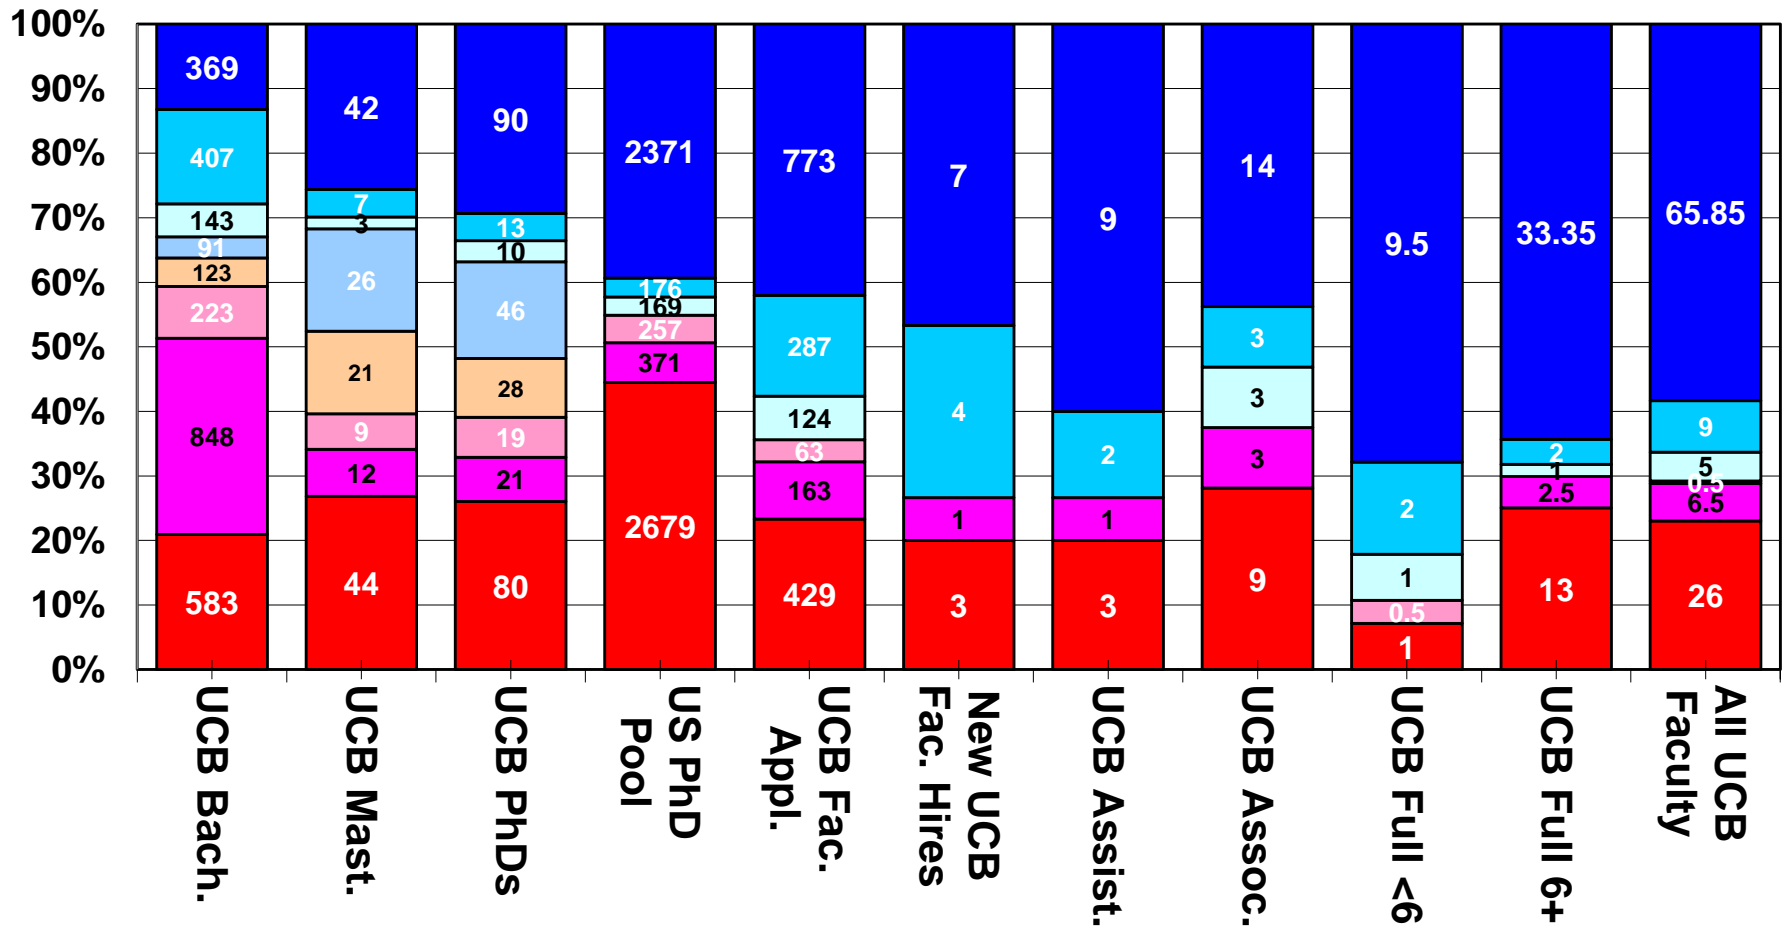

UCB College of Natural Resources, Diversity Pipeline*, AY2015-16

Sources: UCB Degree File, 2010-11--2014-15; Survey of Earned Doctorates (US, PR, 2010-2014); UCB APRecruit, AY 2012-13—2015-16; Faculty Personnel Records, AY2011-12—2015-16 (Spring). Faculty FTE data as of 4/30/2016.

*All data (degrees, pool, & faculty FTE) are cut to dean level. Unknown gender/race/ethn. are excluded from pool analysis. Includes multiple appointments and part-time faculty.
**URM=African American, Native American, & Hispanic.