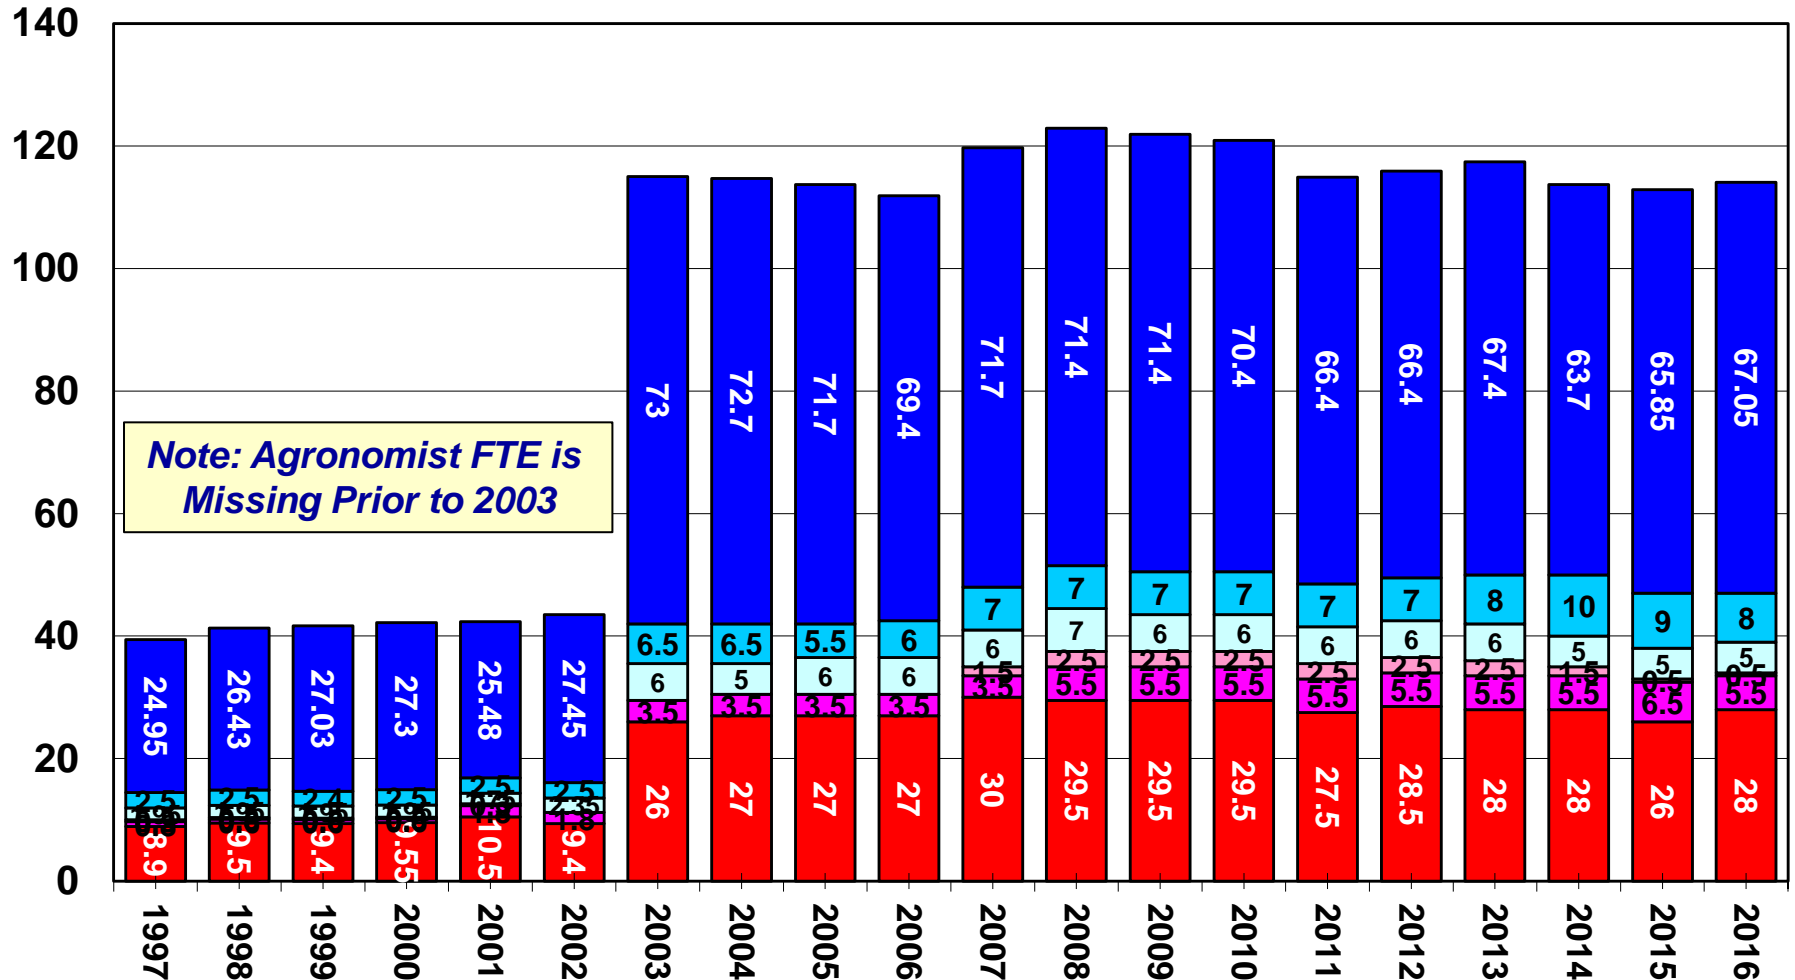

UCB Faculty College of Natural Resources*, AY1997-98--2016-17

Note: Agronomist FTE is Missing Prior to 2003

Sources: UCB Faculty Personnel Records, AY1997-98--2016-17. Faculty FTE data as of 4/30/2017.

*Includes multiple appointment & part-time faculty.
**URM=African American, Native American, & Hispanic.