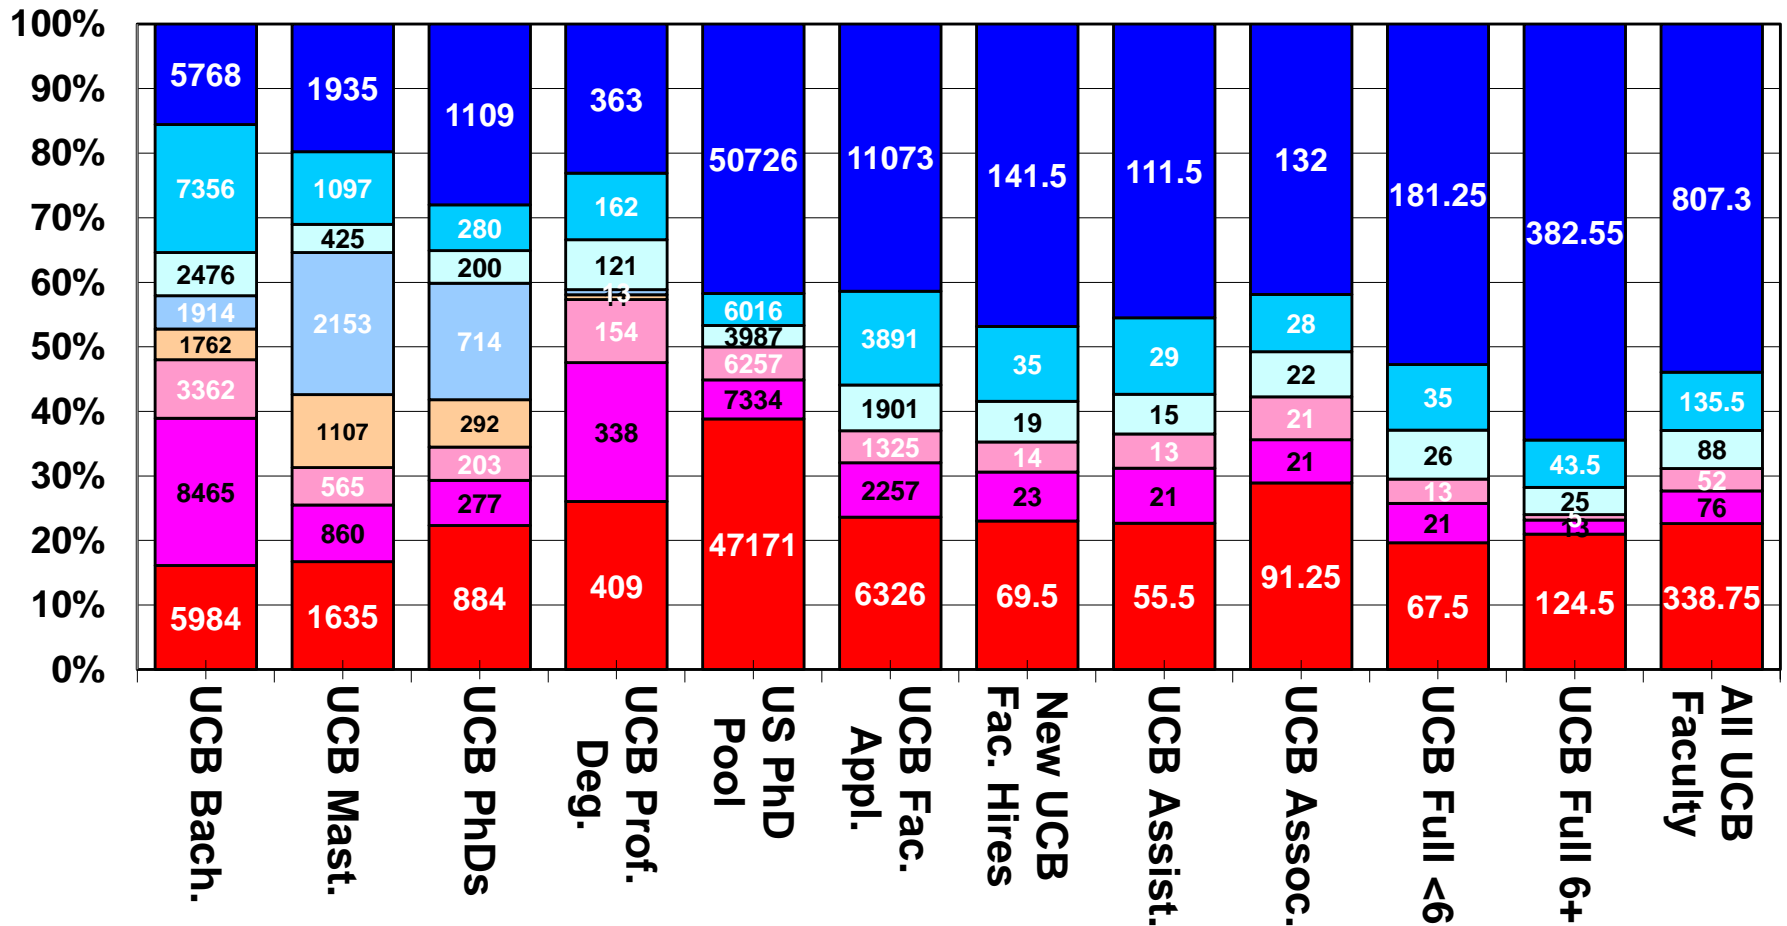

Entire UCB Campus

Equity Benchmarks

**Prepared by Office for Faculty Equity & Welfare
July 2016**

UCB Campus, Diversity Pipeline*, AY2015-16

Sources: UCB Degree File, 2010-11--2014-15; Survey of Earned Doctorates (US, PR, 2010-2014); UCB APRecruit, AY 2012-13—2015-16; Faculty Personnel Records, AY2011-12—2015-16 (Spring). Faculty FTE data as of 4/30/2016.

*Unknown gender/race/ethn. are excluded from pool analysis. Includes multiple appoint. and part-time faculty.
 **URM=African American, Native American, & Hispanic.

UCB Campus*, AY1996-97--2015-16

Sources: UCB Faculty Personnel Records, AY1996-97--2015-16. Faculty FTE data as of 4/30/2016.

*Includes multiple appointment & part-time faculty.
 **URM=African American, Native American, & Hispanic.