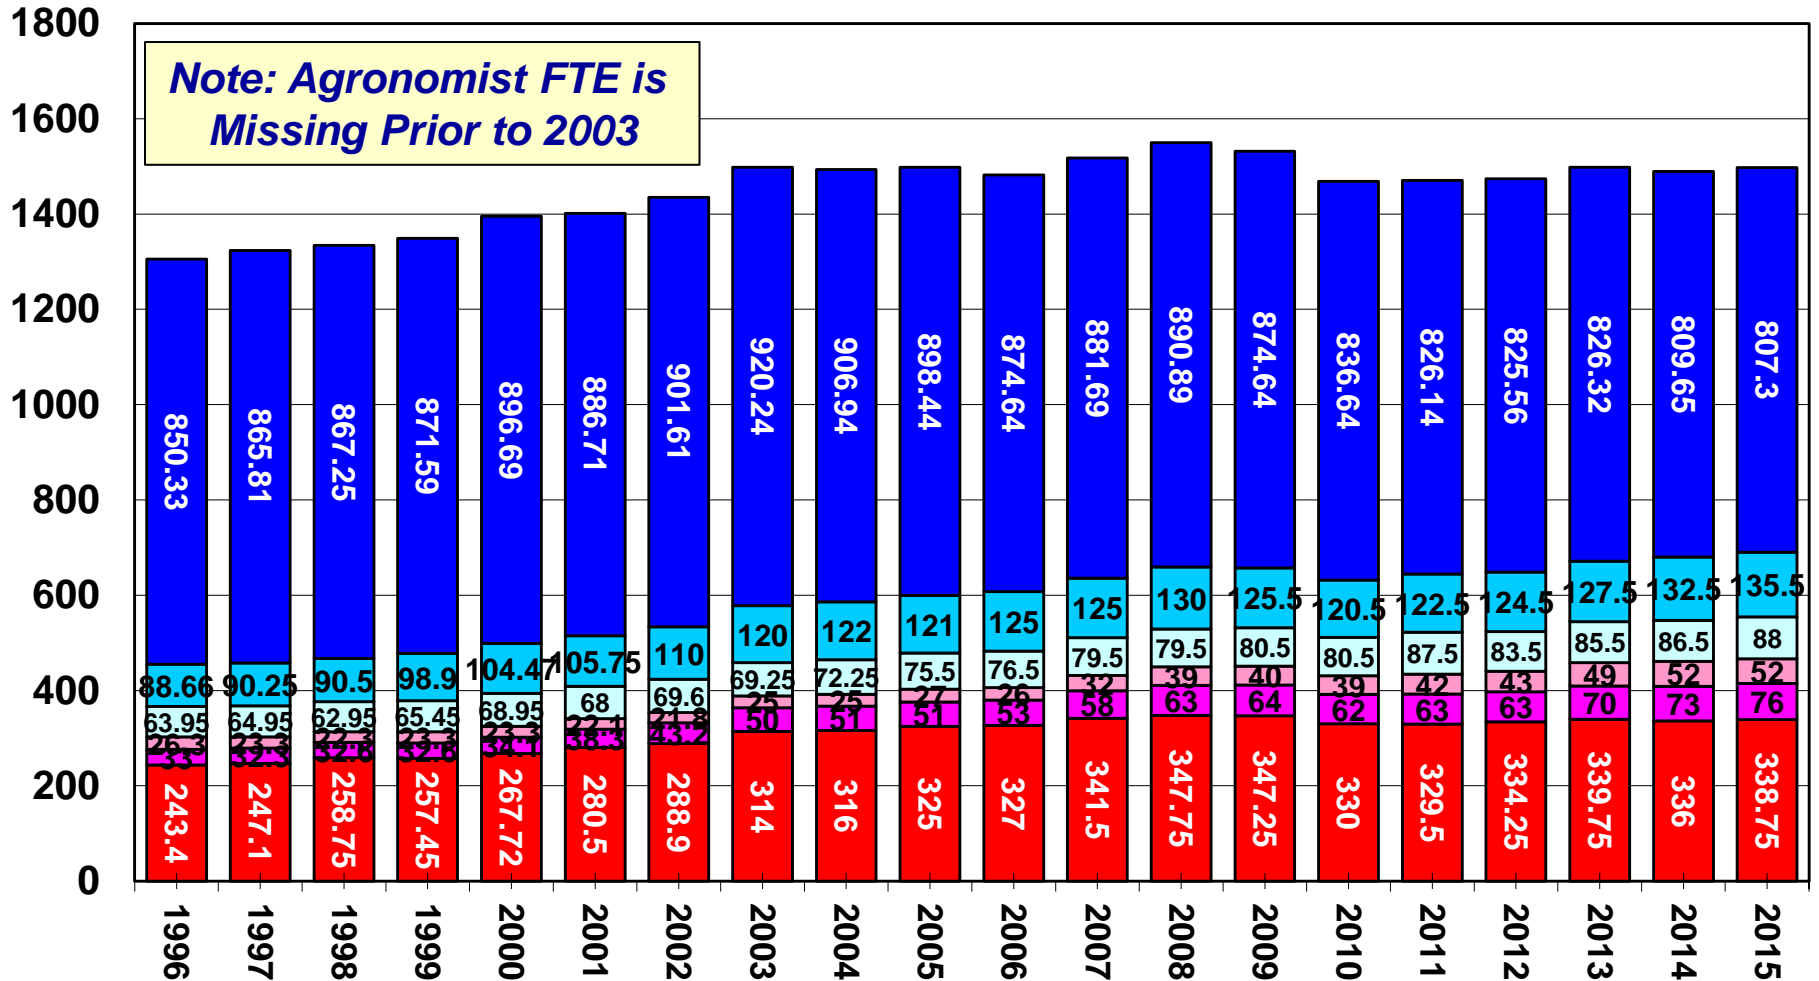

Entire UCB Campus

Equity Benchmarks

**Prepared by Office for Faculty Equity & Welfare
July 2016**

UCB Campus, Diversity Pipeline*, AY2015-16

Sources: UCB Degree File, 2010-11--2014-15; Survey of Earned Doctorates (US, PR, 2010-2014); UCB APRecruit, AY 2012-13—2015-16; Faculty Personnel Records, AY2011-12—2015-16 (Spring). Faculty FTE data as of 4/30/2016.

*Unknown gender/race/ethn. are excluded from pool analysis. Includes multiple appoint. and part-time faculty.
 **URM=African American, Native American, & Hispanic.

UCB Campus*, AY1996-97--2015-16

Sources: UCB Faculty Personnel Records, AY1996-97--2015-16. Faculty FTE data as of 4/30/2016.