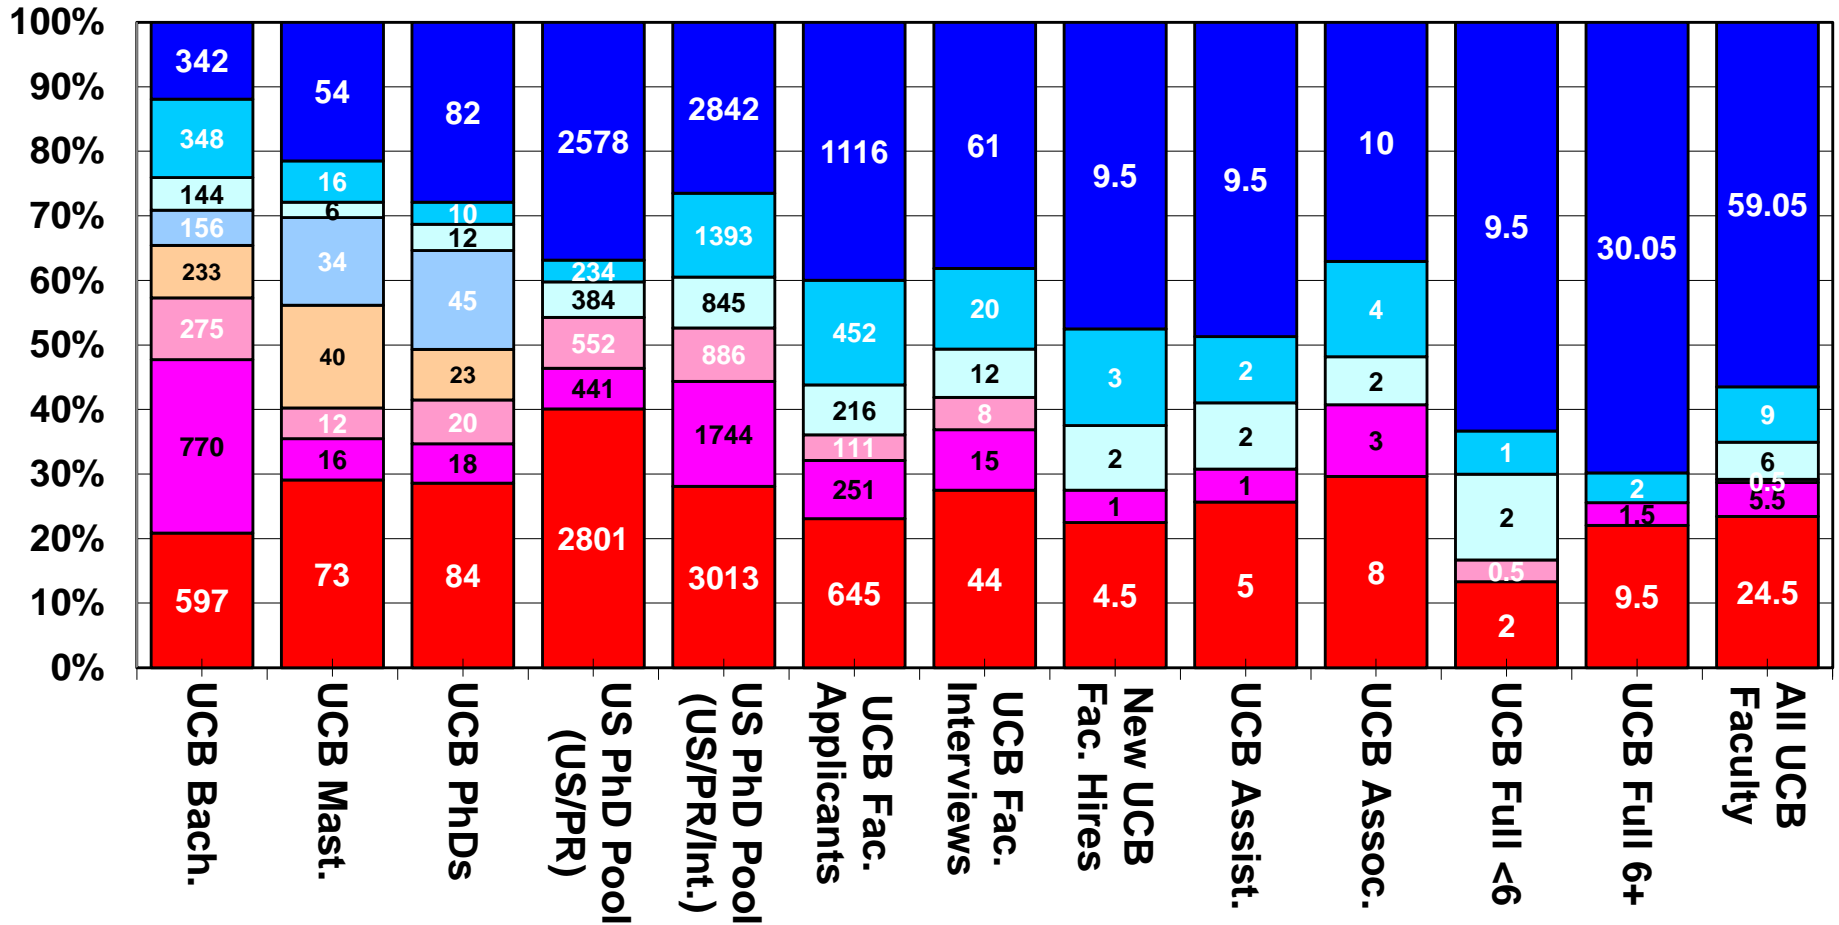

UCB College of Natural Resources, Diversity Pipeline*, AY2018-19

Sources: UCB Degree File, 2013-14--2017-18; Survey of Earned Doctorates (All US PhDs, 2013-17); UCB APRecruit, AY 2012-13—2018-19; Faculty Personnel Records, AY2014-15—2018-19 (Spring). Faculty FTE data as of 4/30/2019.

*All data (degrees, pool, & faculty FTE) are cut to dean level. UCB degree data does not supply race/ethn. for Int. students. Unknown gender/race/ethn. are excluded from pool/applicant analysis. Includes multiple appointments and part-time faculty.

**URM=African Am./African/Black, Native American, & Hispanic.