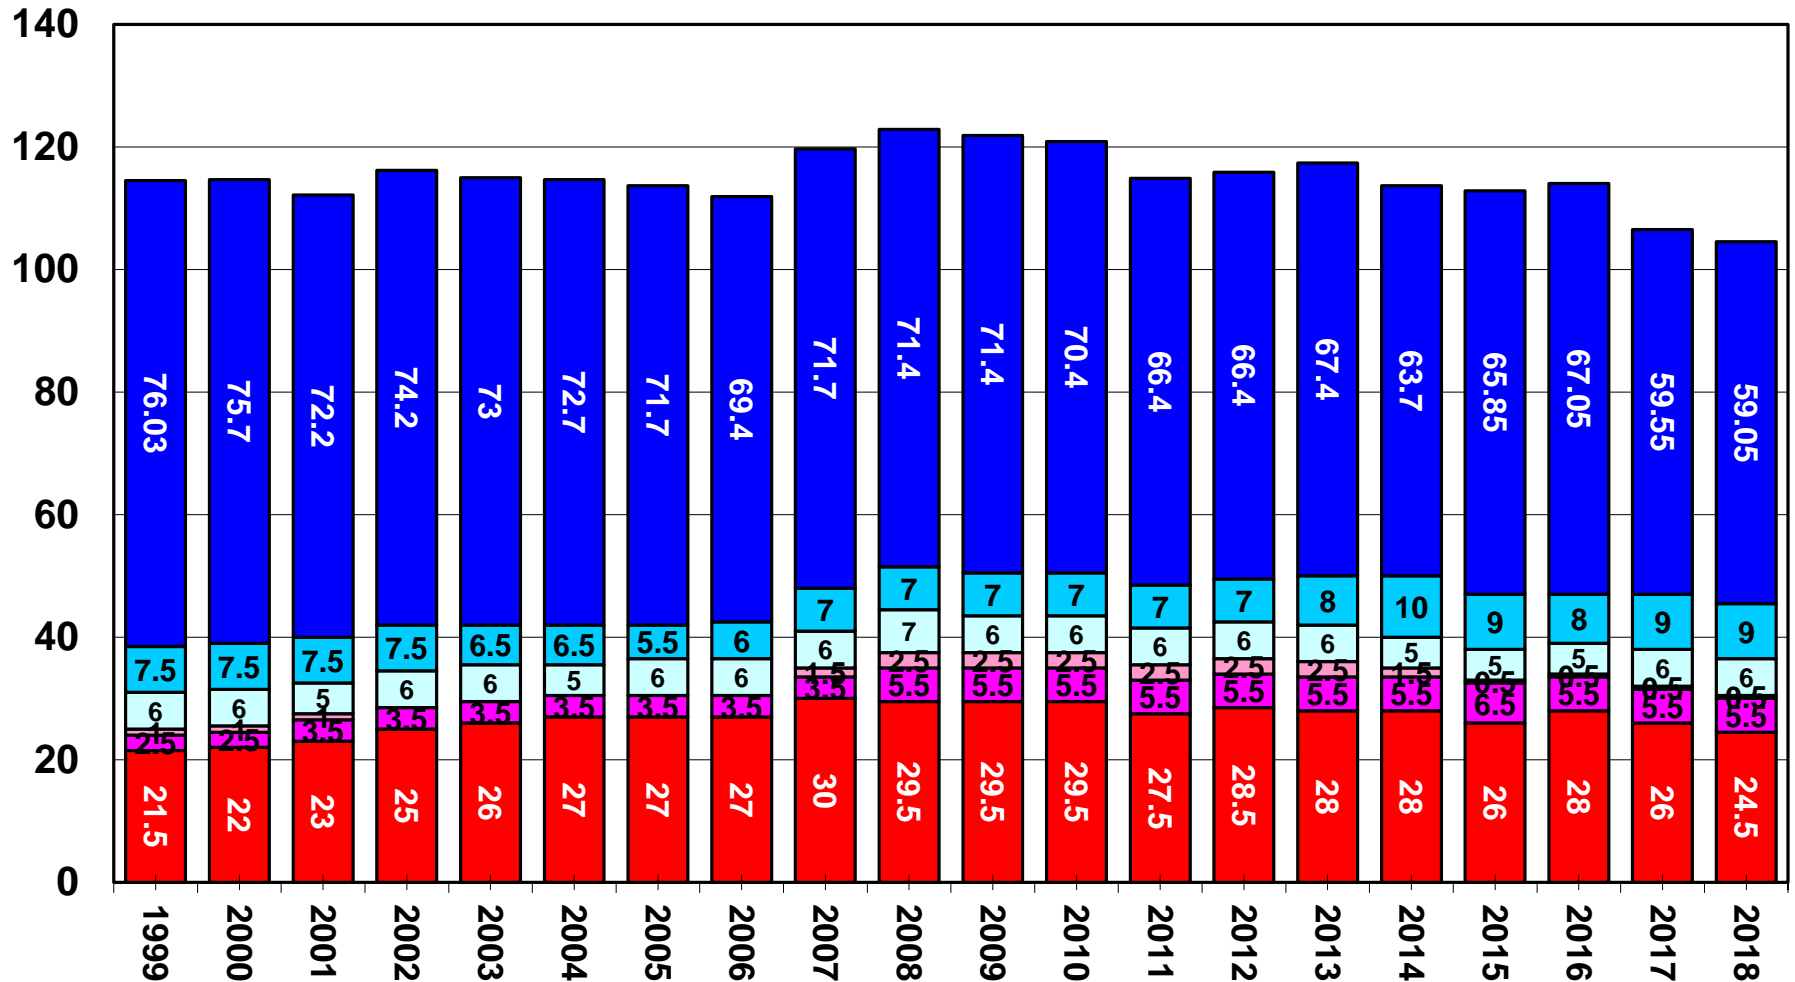

UCB Faculty College of Natural Resources*, AY1999-00--2018-19

Sources: UCB Faculty Personnel Records, AY1999-00--2018-19.
Faculty FTE data as of 4/30/2019.

*Includes multiple appointment & part-time faculty.
**URM=African American, Native American, & Hispanic.